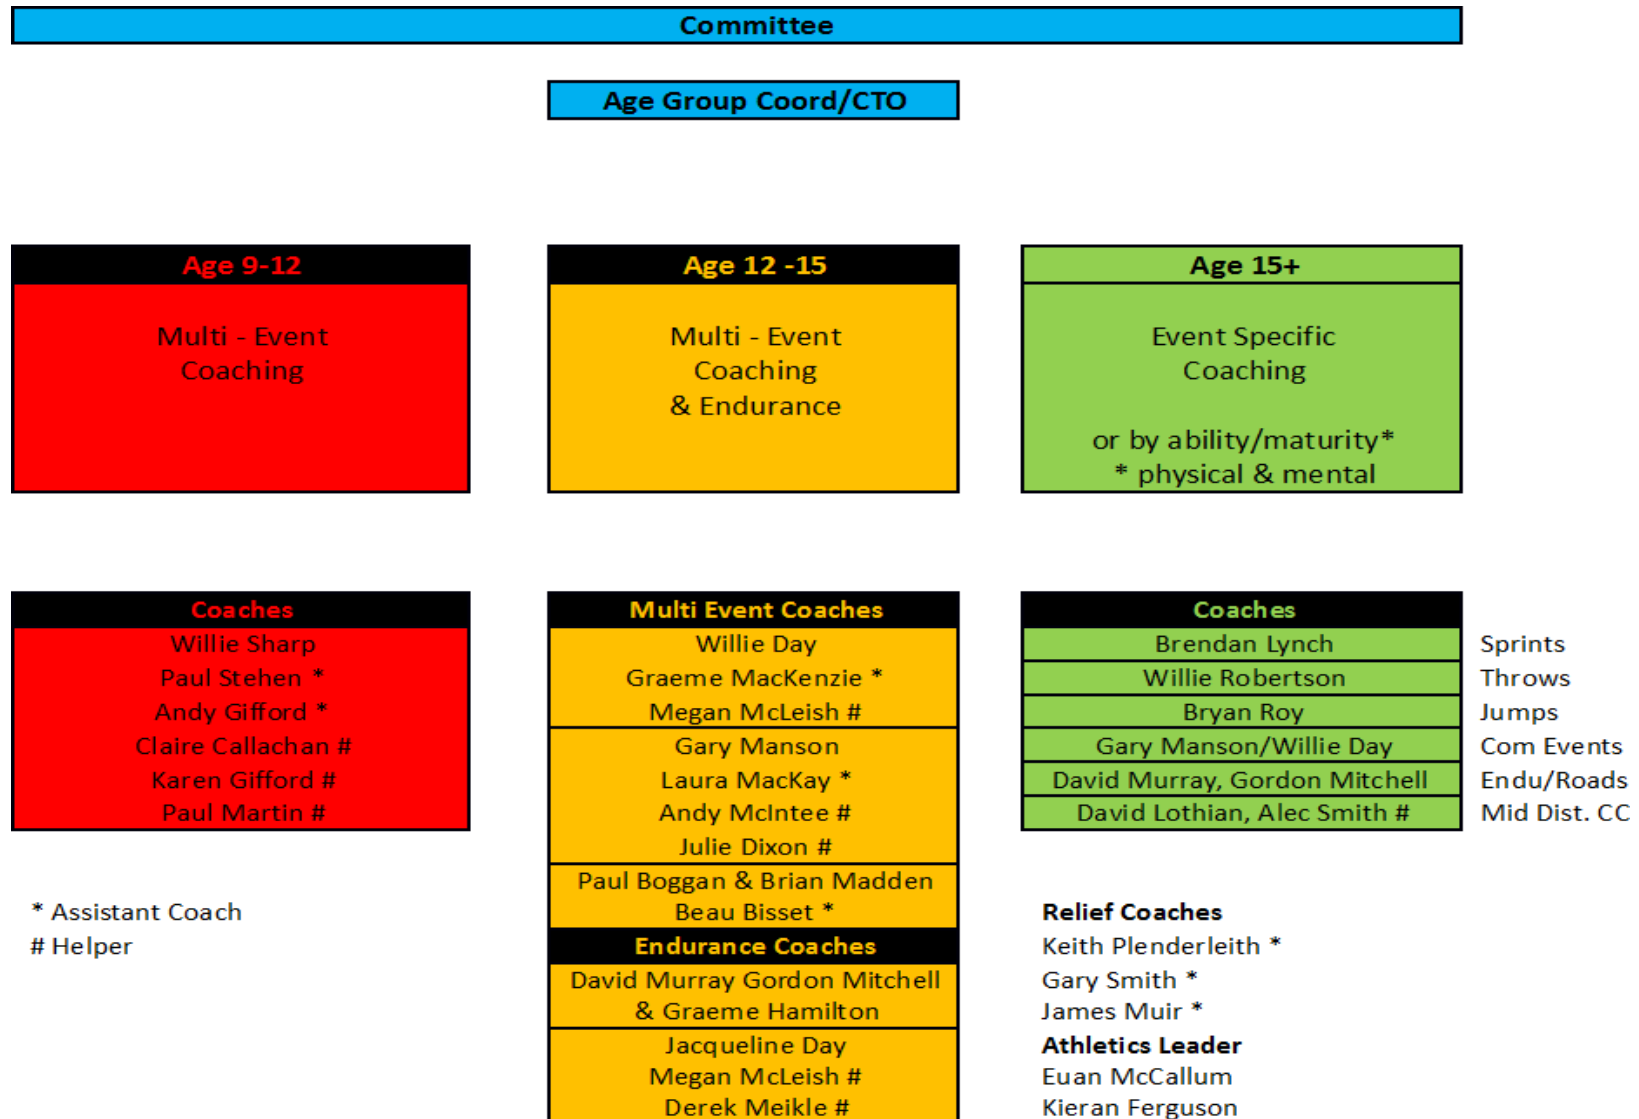

Example Coaching Structure -Falkirk Victoria Harriers

* Assistant Coach
Helper